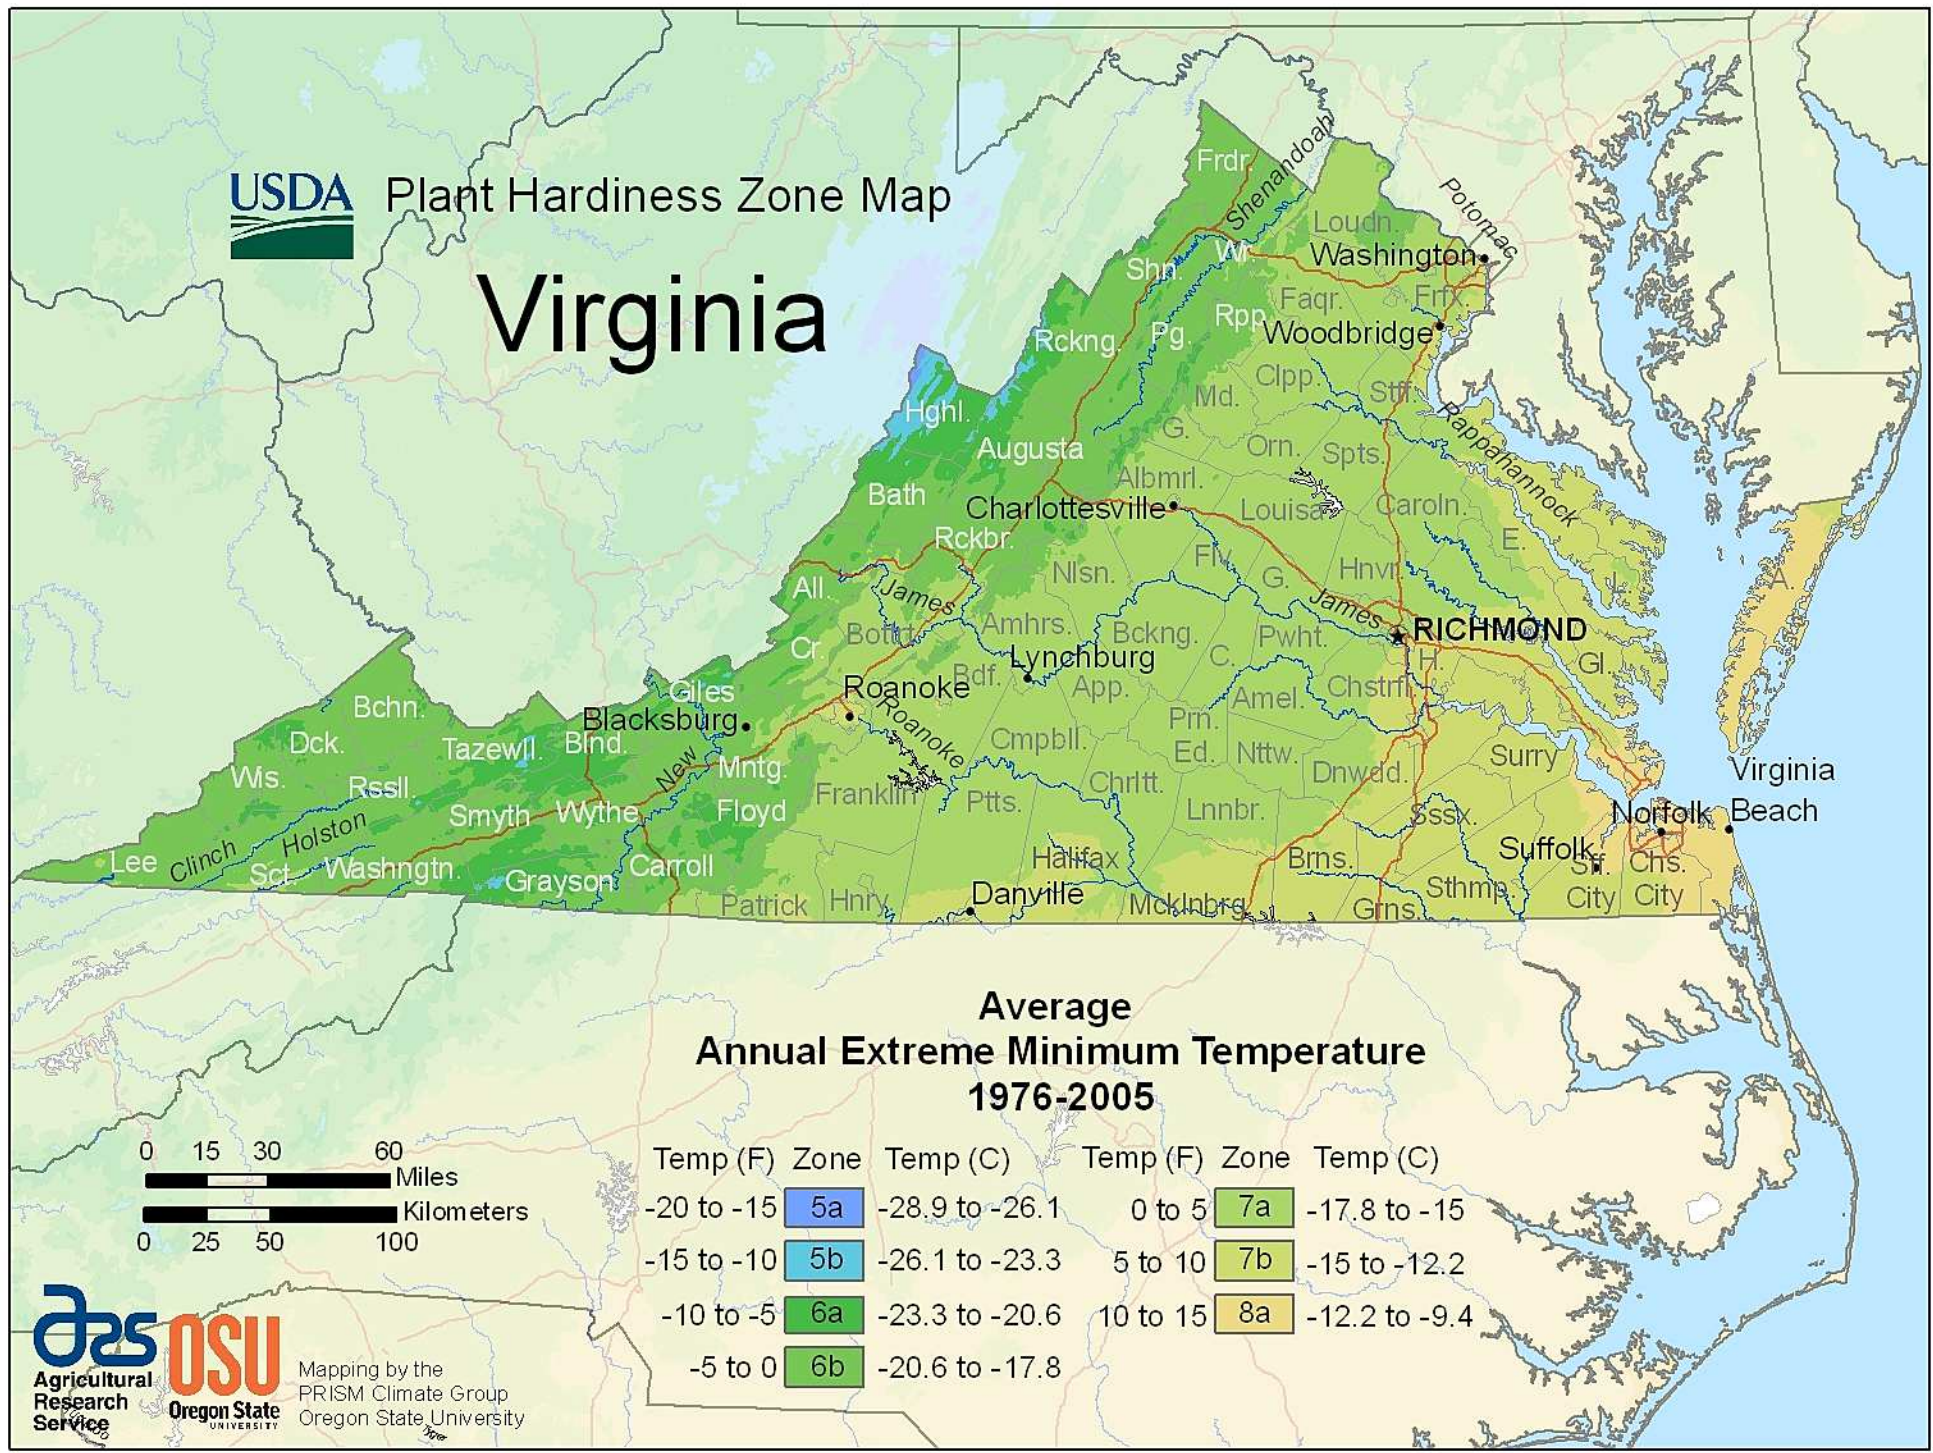

Virginia

Average Annual Extreme Minimum Temperature 1976-2005

Temp (F)	Zone	Temp (C)	Temp (F)	Zone	Temp (C)
-20 to -15	5a	-28.9 to -26.1	0 to 5	7a	-17.8 to -15
-15 to -10	5b	-26.1 to -23.3	5 to 10	7b	-15 to -12.2
-10 to -5	6a	-23.3 to -20.6	10 to 15	8a	-12.2 to -9.4
-5 to 0	6b	-20.6 to -17.8			